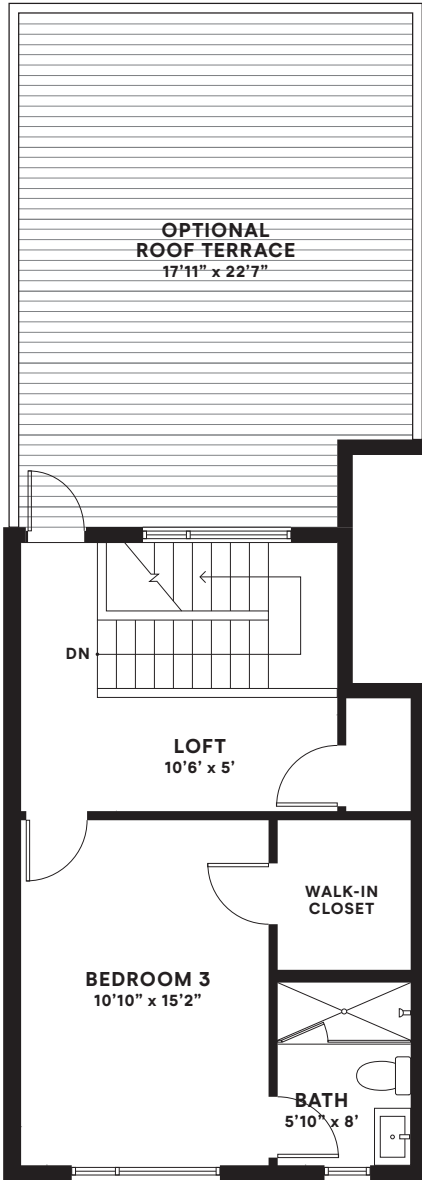

- 1,992 Int. Sq. Ft.
- 82 Ext. Sq. Ft.
- 3 Full Bathrooms
- 3 Bedrooms
- Optional Rooftop Terrace (382 Sq. Ft.)
- 2-Car Attached Private Garage

First Floor

Second Floor

Third Floor
(Optional Roof Terrace)

Third Floor
(Without Roof Terrace)