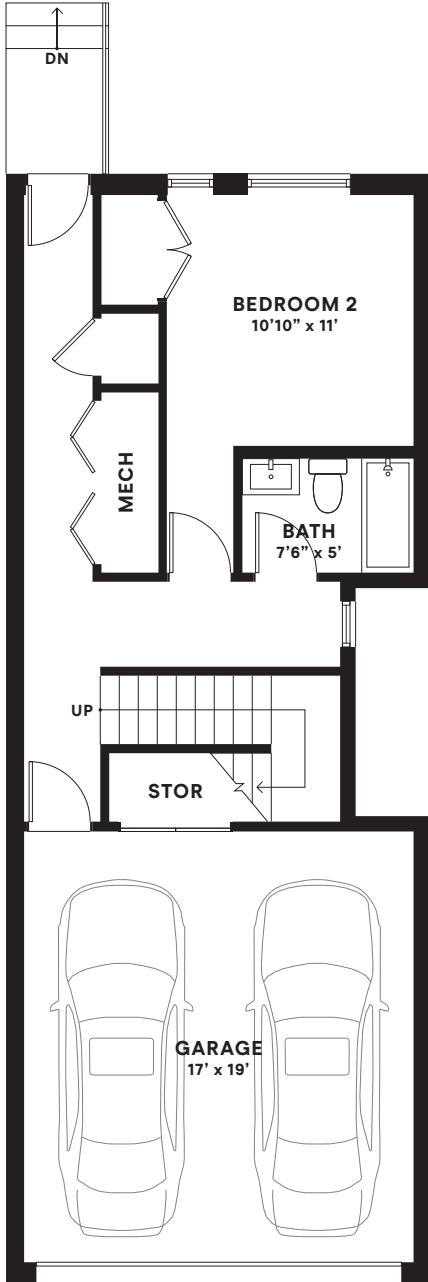

- 1,992 Int. Sq. Ft.
- 82 Ext. Sq. Ft.
- 3 Full Bathrooms
- 3 Bedrooms
- Optional Rooftop Terrace (382 Sq. Ft.)
- 2-Car Attached Private Garage

First Floor

Second Floor

Third Floor
(Optional Roof Terrace)

Third Floor
(Without Roof Terrace)