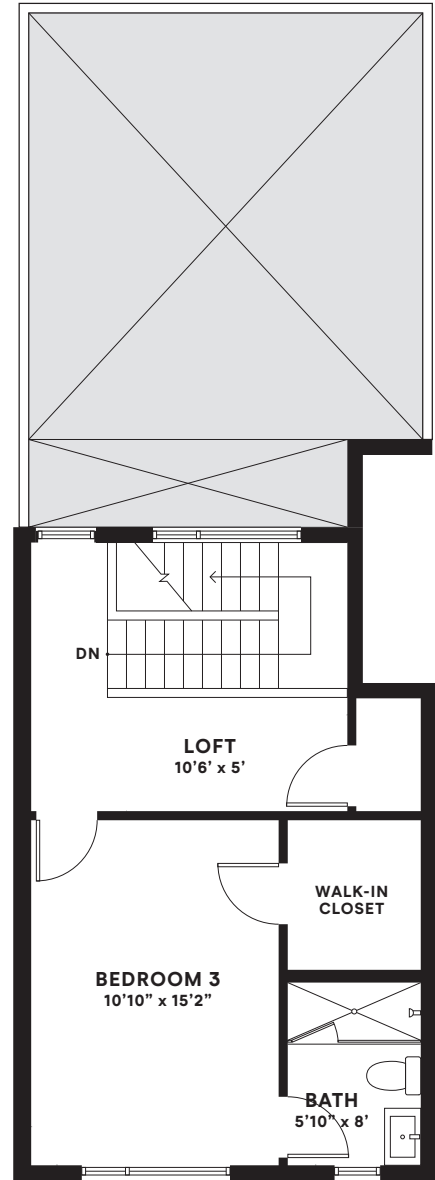

- 1,992 Int. Sq. Ft.
- 82 Ext. Sq. Ft.
- 3 Full Bathrooms
- 3 Bedrooms
- Optional Rooftop Terrace (382 Sq. Ft.)
- 2-Car Attached Private Garage

First Floor

Second Floor

Third Floor
(Optional Roof Terrace)

Third Floor
(Without Roof Terrace)