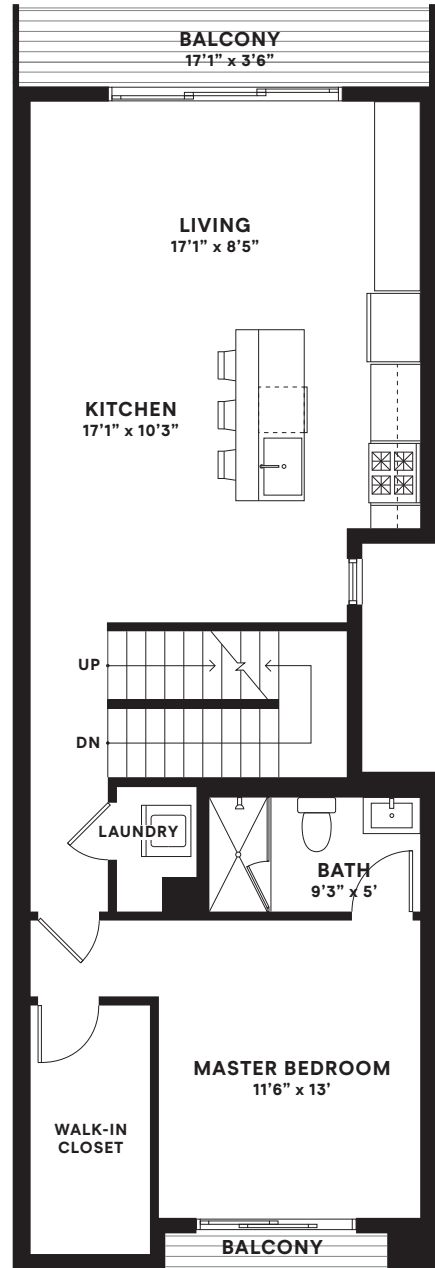

- 1,992 Int. Sq. Ft.
- 82 Ext. Sq. Ft.
- 3 Full Bathrooms
- 3 Bedrooms
- Optional Rooftop Terrace (382 Sq. Ft.)
- 2-Car Attached Private Garage

First Floor

Second Floor

Third Floor
(Optional Roof Terrace)

Third Floor
(Without Roof Terrace)