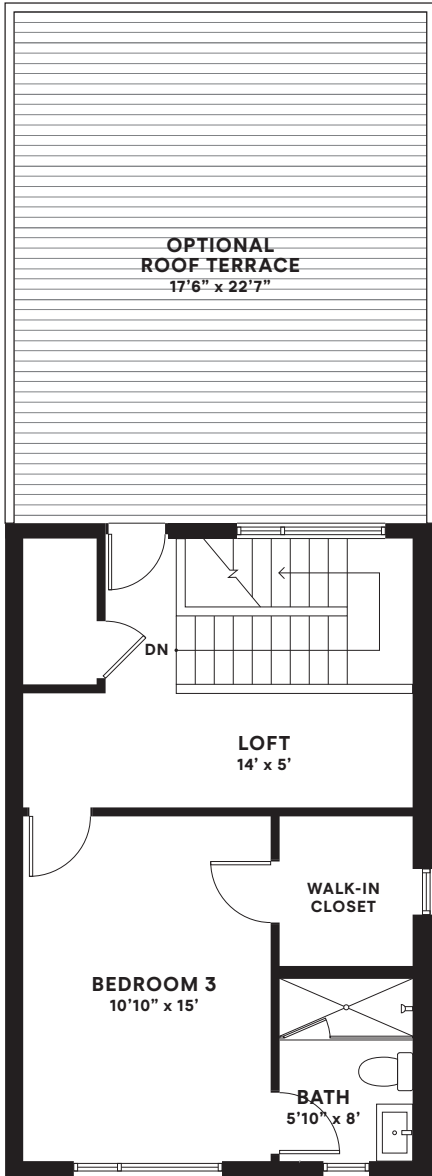

- 2,096 Int. Sq. Ft.
- 82 Ext. Sq. Ft.
- 3 Full Bathrooms
- 3 Bedrooms
- Optional Rooftop Terrace (386 Sq. Ft.)
- 2-Car Attached Private Garage

First Floor

Second Floor

Third Floor
(Optional Roof Terrace)

Third Floor
(Without Roof Terrace)