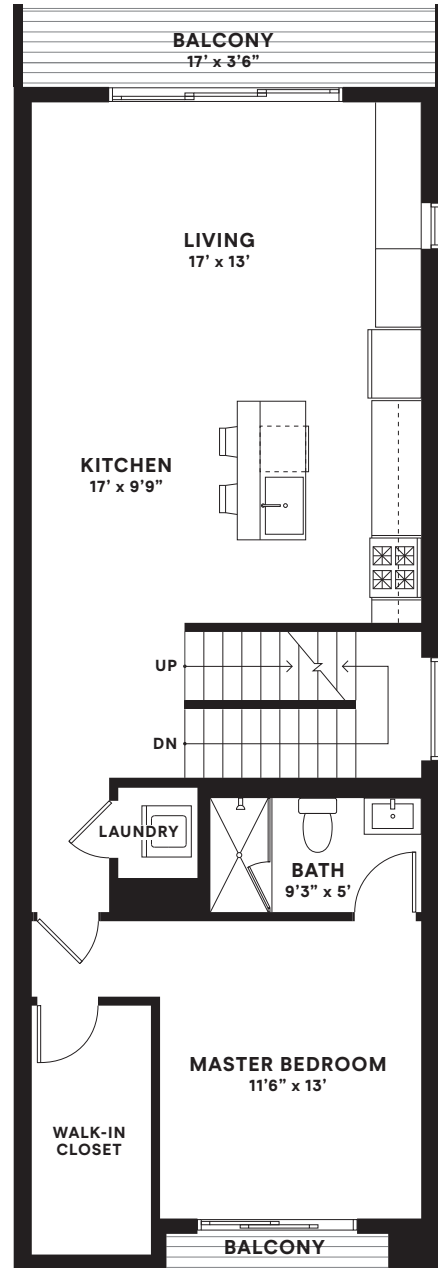

- 2,096 Int. Sq. Ft.
- 82 Ext. Sq. Ft.
- 3 Full Bathrooms
- 3 Bedrooms
- Optional Rooftop Terrace (386 Sq. Ft.)
- 2-Car Attached Private Garage

First Floor

Second Floor

Third Floor
(Optional Roof Terrace)

Third Floor
(Without Roof Terrace)