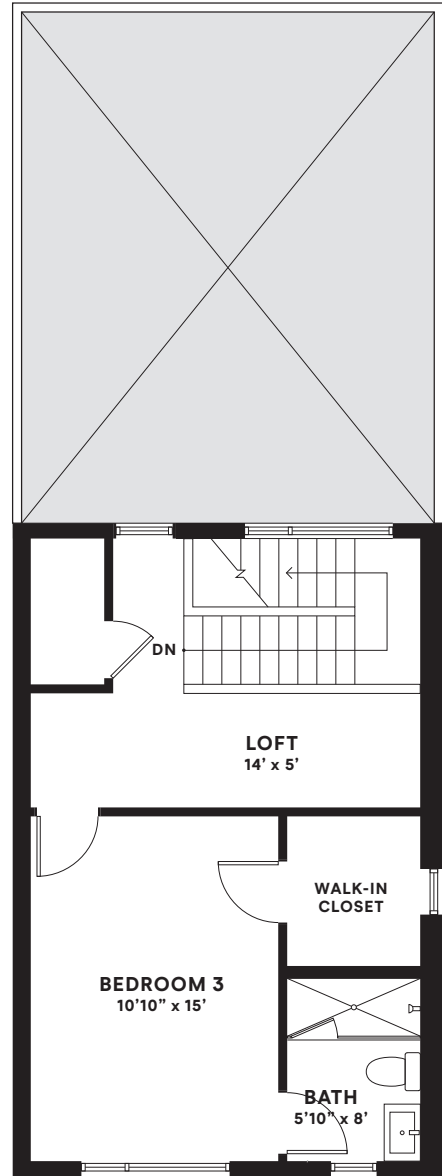

- 2,096 Int. Sq. Ft.
- 82 Ext. Sq. Ft.
- 3 Full Bathrooms
- 3 Bedrooms
- Optional Rooftop Terrace (386 Sq. Ft.)
- 2-Car Attached Private Garage

First Floor

Second Floor

Third Floor
(Optional Roof Terrace)

Third Floor
(Without Roof Terrace)