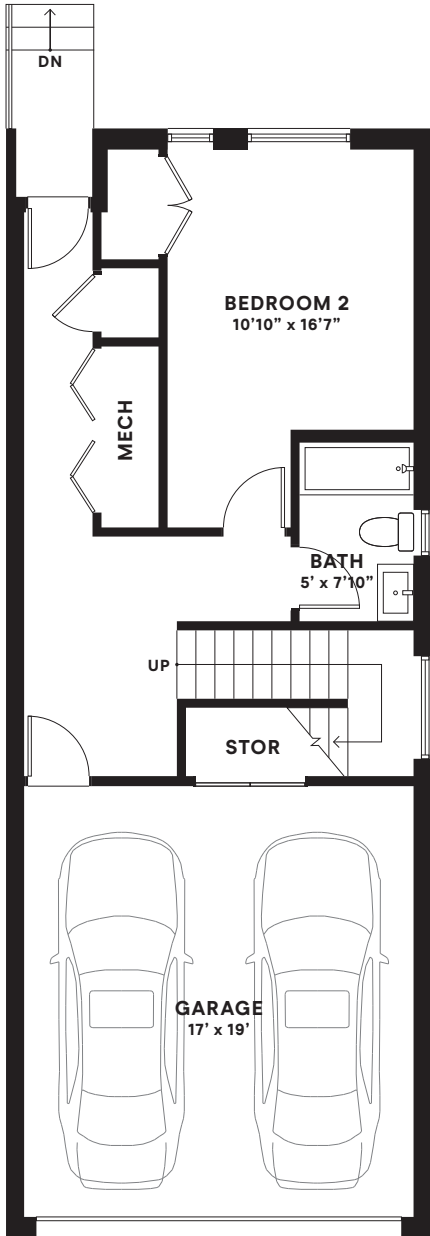

- 2,096 Int. Sq. Ft.
- 82 Ext. Sq. Ft.
- 3 Full Bathrooms
- 3 Bedrooms
- Optional Rooftop Terrace (386 Sq. Ft.)
- 2-Car Attached Private Garage

First Floor

Second Floor

Third Floor
(Optional Roof Terrace)

Third Floor
(Without Roof Terrace)